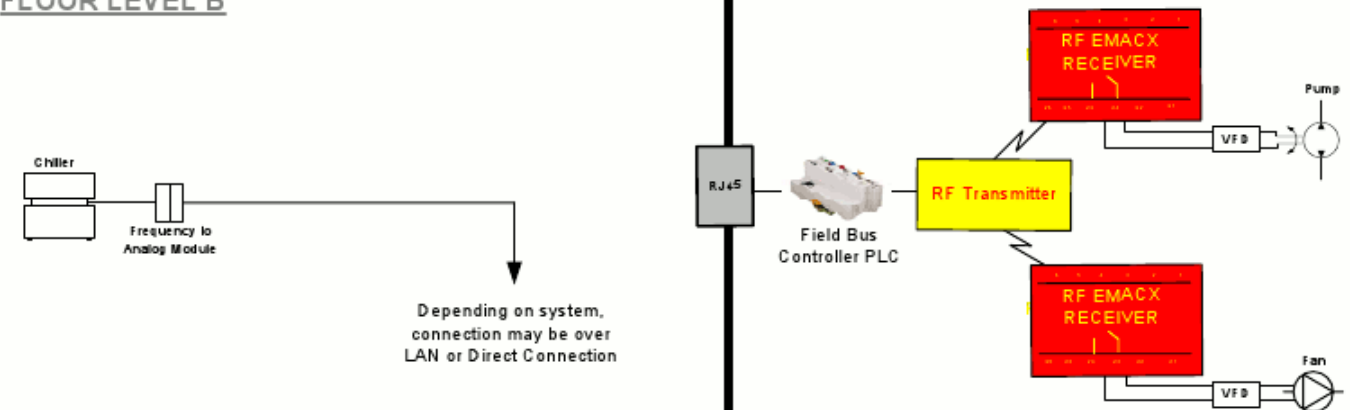

Wireless Demand Control over LAN, a Cost-Effective Solution

FLOOR LEVEL A

FLOOR LEVEL B

FLOOR LEVEL C

Emacx Systems, Inc.

100 Executive Drive, St. 390 | West Orange, NJ 07052-3371 | Tel 1 800.781.1232 | Fax 973.243.0887
8001 Irvine Center Drive, Suite 400 | Irvine, CA 92618