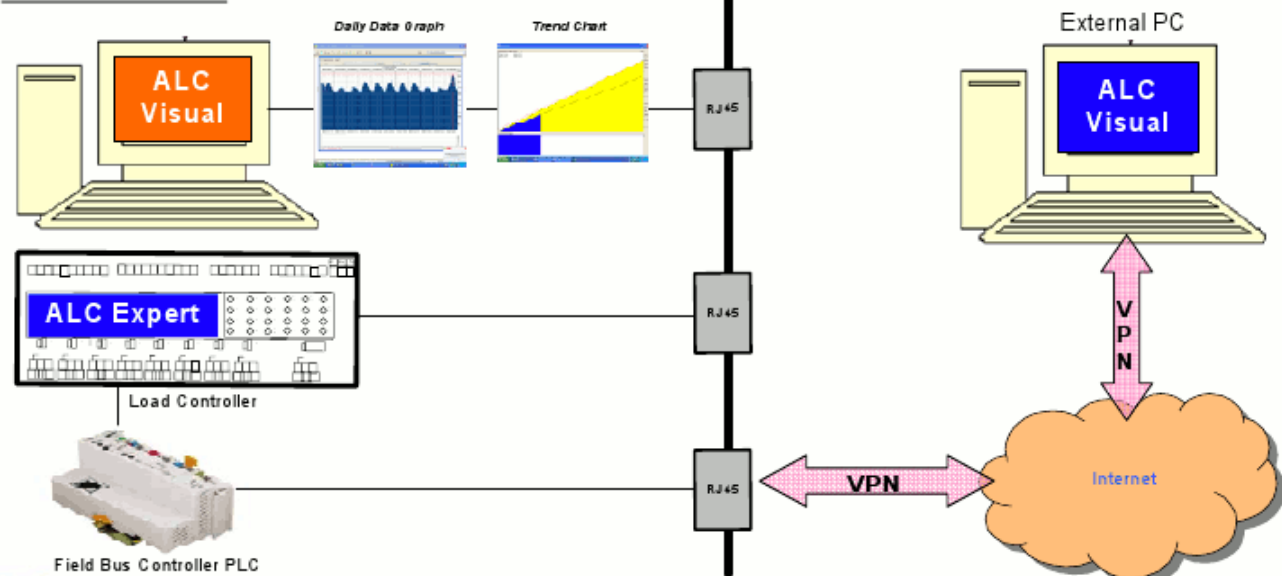

Wireless Demand Control over LAN, a Cost-Effective Solution

FLOOR LEVEL A

FLOOR LEVEL B

FLOOR LEVEL C

Emacx Systems, Inc.

100 Executive Drive, St. 390 | West Orange, NJ 07052-3371 | Tel 1 800.781.1232 | Fax 973.243.0887
8001 Irvine Center Drive, Suite 400 | Irvine, CA 92618