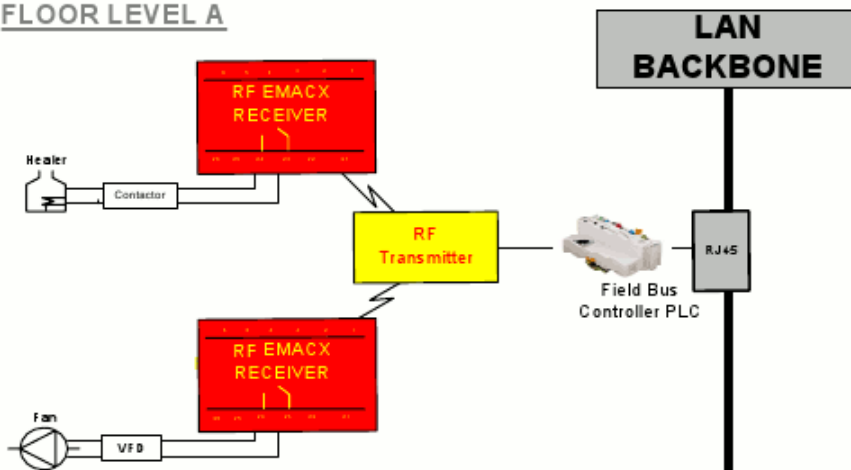

Wireless Demand Control over LAN, a Cost-Effective Solution

FLOOR LEVEL A

FLOOR LEVEL B

FLOOR LEVEL C

Emacx Systems, Inc.

100 Executive Drive, St. 390 | West Orange, NJ 07052-3371 | Tel 1 800.781.1232 | Fax 973.243.0887
8001 Irvine Center Drive, Suite 400 | Irvine, CA 92618